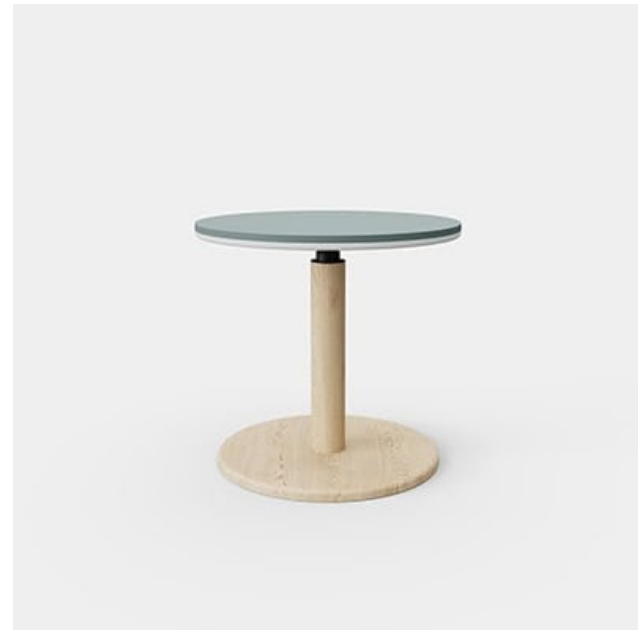

DARRAN

[Spool](#)

36 dia height adjustable

Veneer

List $ 3129.00