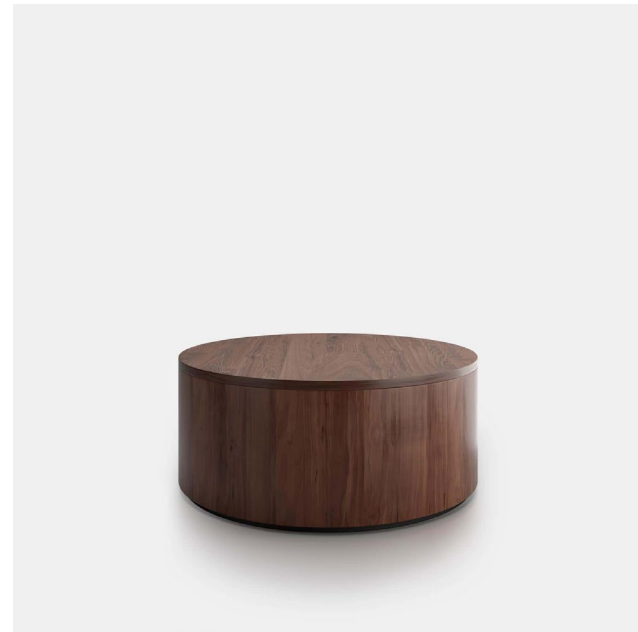

DARRAN

[Around Town](#)

36 dia15

Grade 5

List $ 2810.00