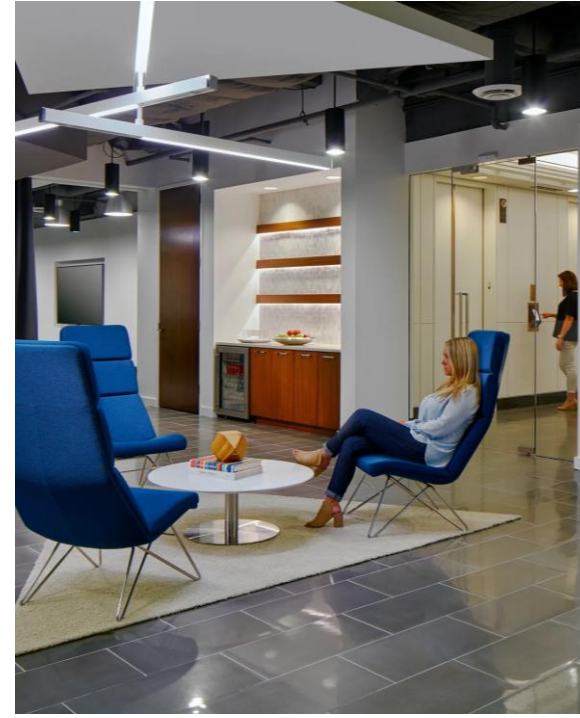

PRACTICAL DESIGN

Solutions for Every Space

Beautifully adaptable solutions for everywhere people work, learn, heal, and stay.

SOURCE