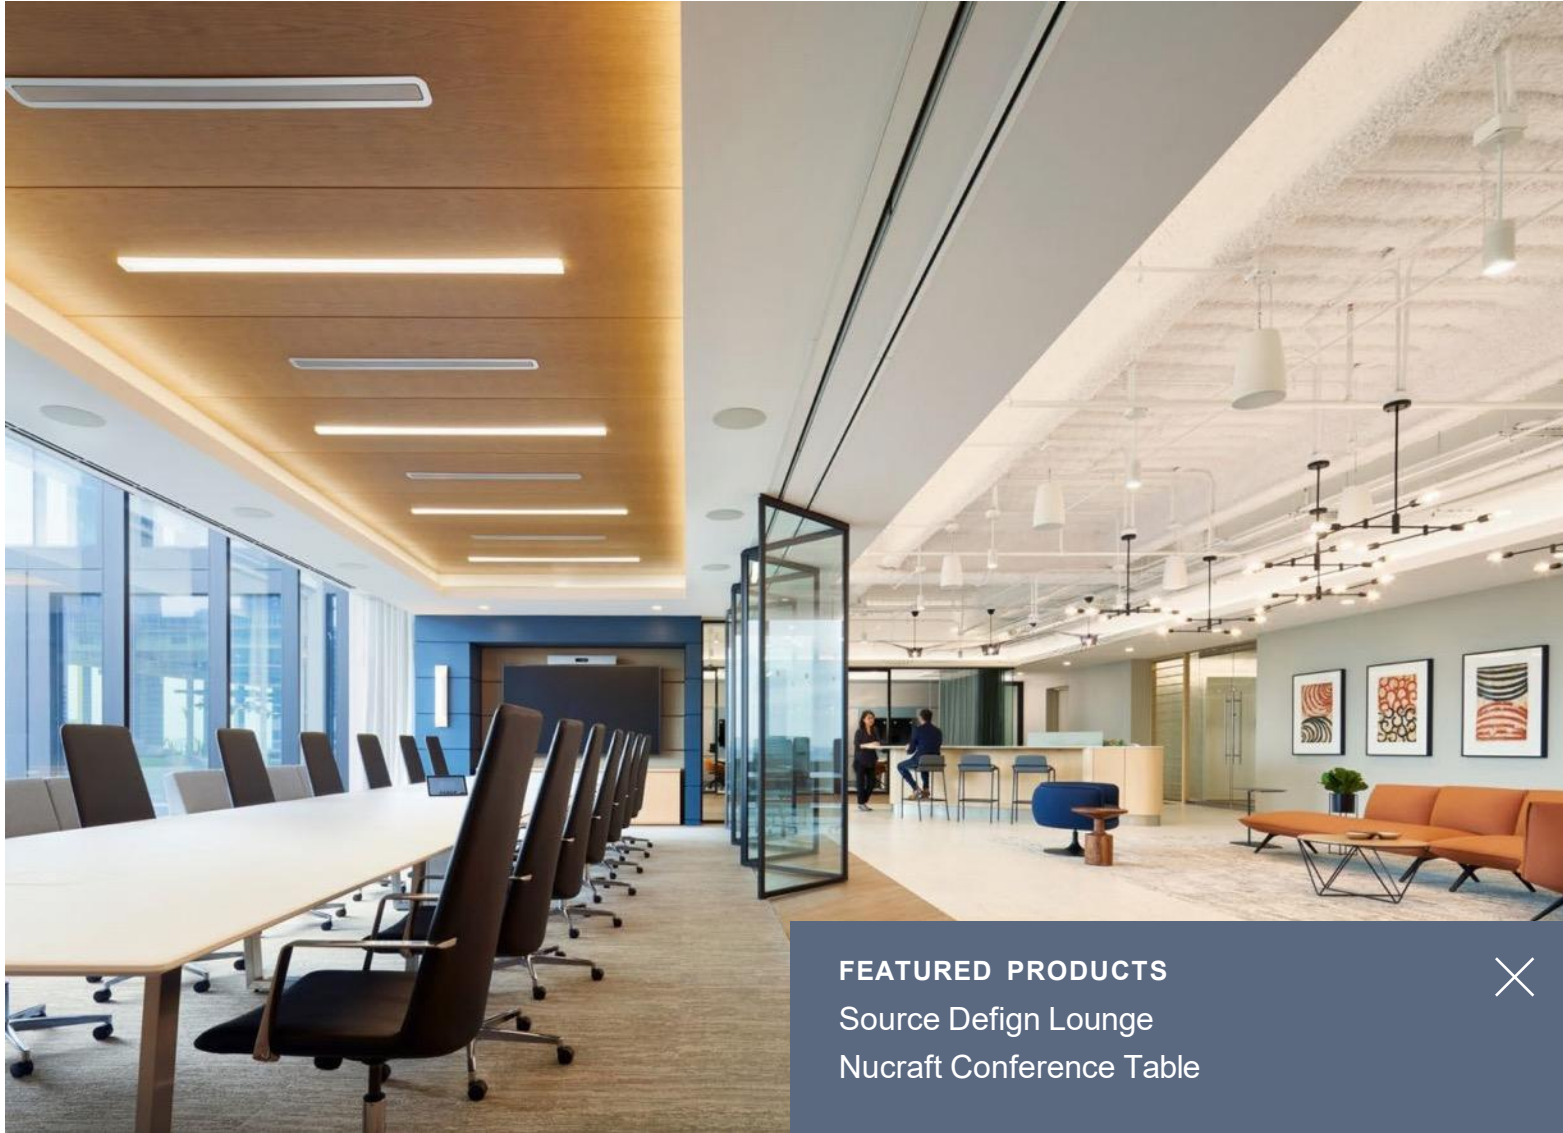

We design for the realities of spaces
where people work, learn, heal, and stay.

SOURCE

FEATURED PRODUCTS
Source Defign Lounge
Nucraft Conference Table

Perfectly Paired

Designed for harmony, our product finishes are crafted to complement leading brands, making it easy to create cohesive, beautifully coordinated spaces.