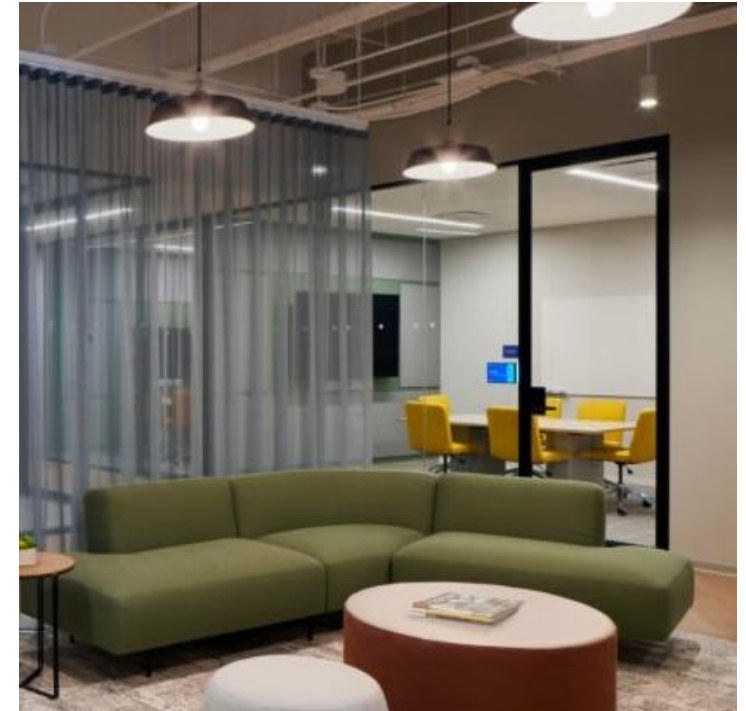

Real Spaces, Real Results

Kroll's new Chicago workplace was envisioned as a space that could embody the firm's evolving identity, foster team cohesion, and support an adaptive, hybrid workforce. To achieve this, Unispace implemented a strategic furniture solution that paired aesthetic clarity with long-term performance.

By integrating Defign and Jump into key environments, Unispace ensured a balance of visual cohesion, ergonomic integrity, and operational agility. The furniture design not only reflects our identity but also enhances the everyday experiences of those who use the space.

- UNISPACE