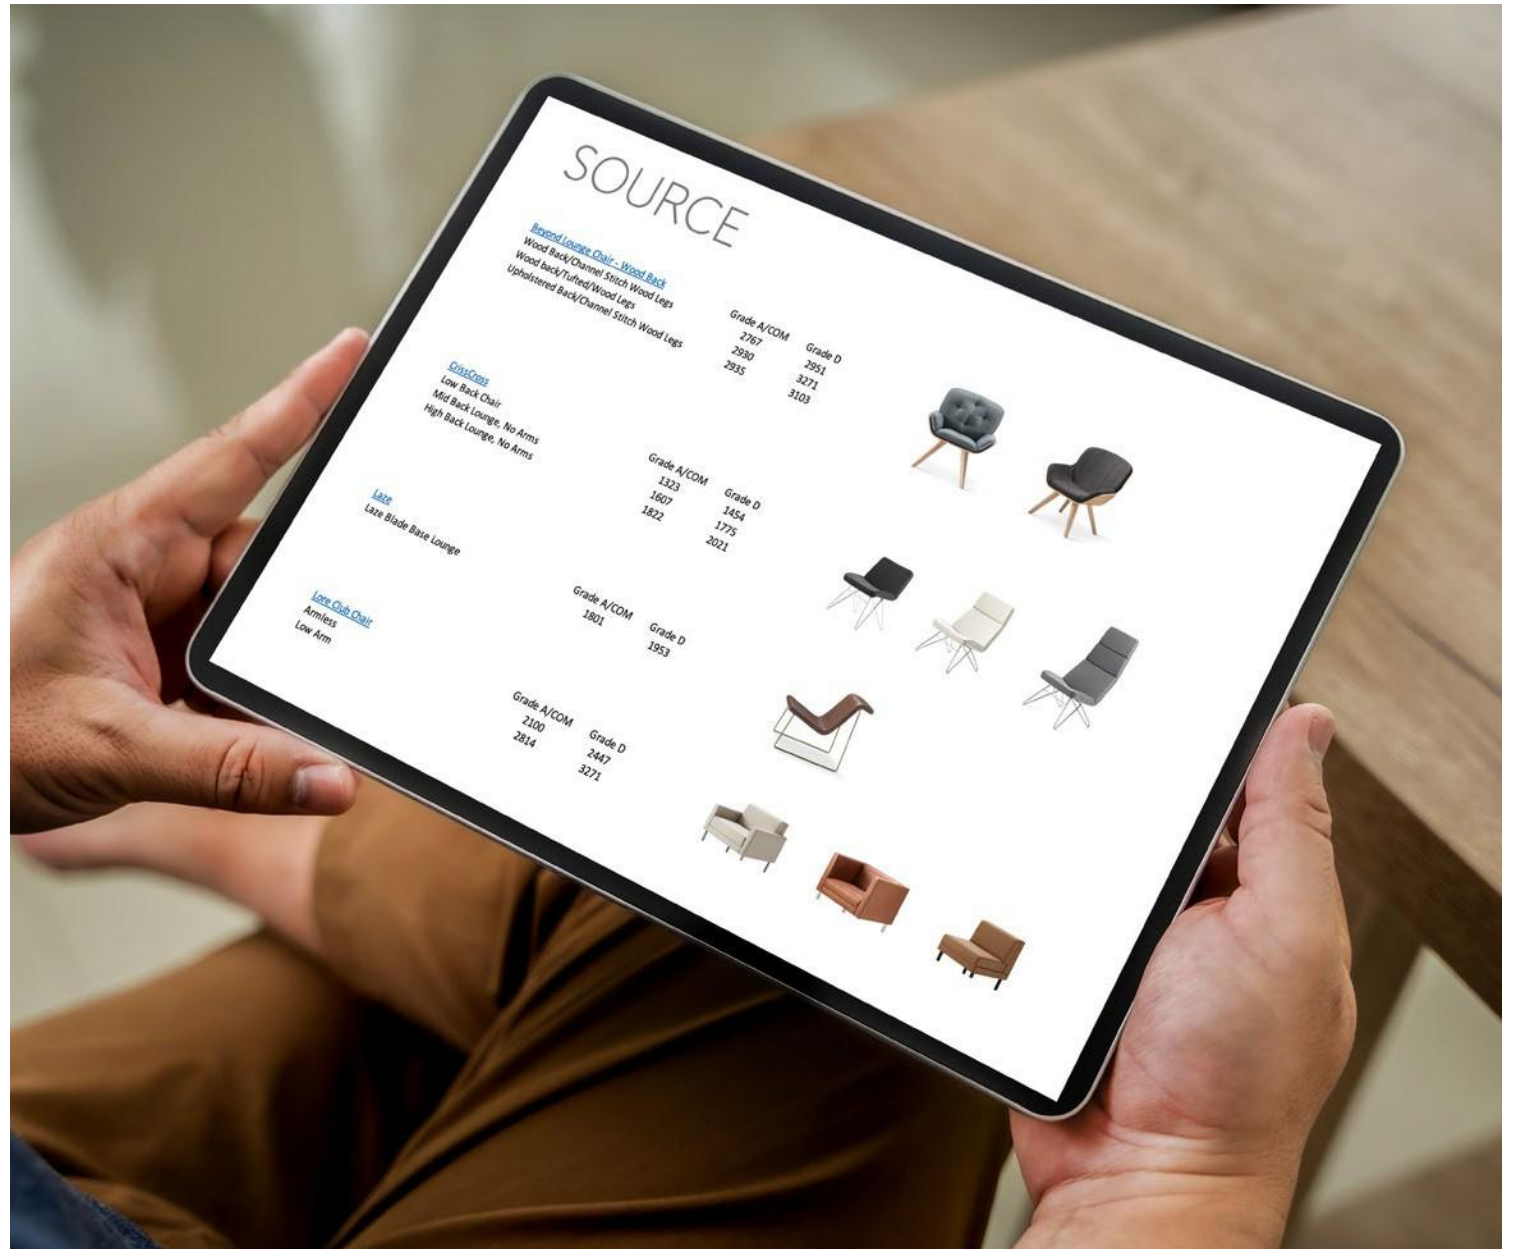

SOURCE

Dependable Delivery

With 4–6 week lead times, we help keep your projects on schedule with quality furniture that arrives right when you need it.

REALISTIC EXPECTATIONS

Budget-Friendly

We thrive where others fall short—balancing thoughtful design with cost-conscious solutions that work for every project and budget