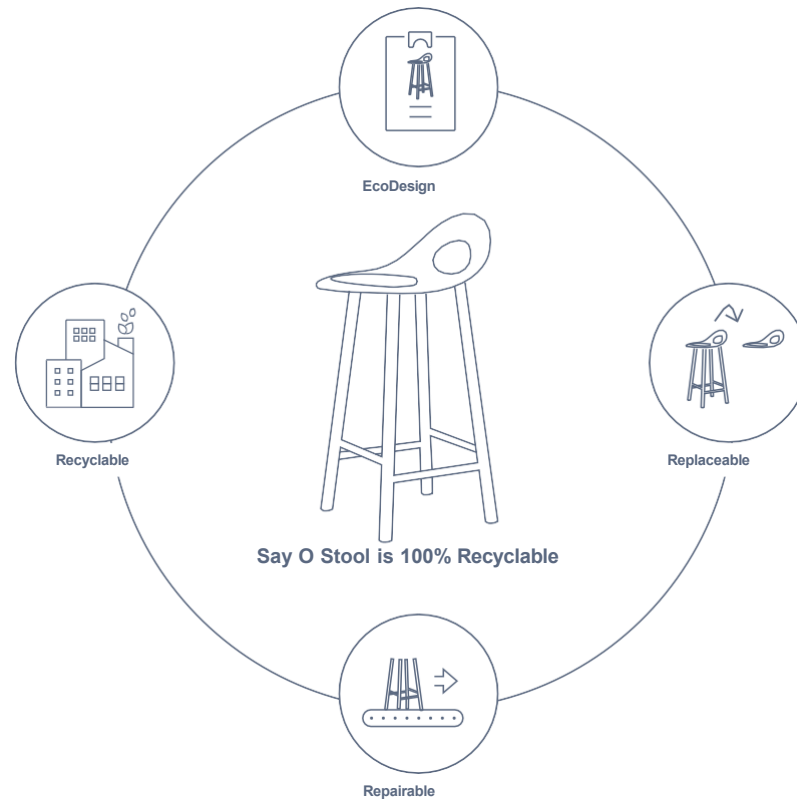

Eco-Friendly Design

Our innovative design, reuse, and recycling initiatives have resulted in considerable reductions in landfill waste. Our primary focus lies in minimizing the consumption of natural resources and cutting waste and emissions during production. Emphasizing durability is key to reducing our environmental footprint.

SOURCE

Say O Stool

RECYCLABLE MATERIALS	100%
DESIGN FOR DISASSEMBLY	100%

1. SEAT
2. FRAME
3. GLIDES

End-of-Life

Designed with end-of-life in mind, we streamline recyclability in our materials and methods to minimize waste. We also offer repair and third party repurpose services to extend the lifespan of our products and support charitable organizations.