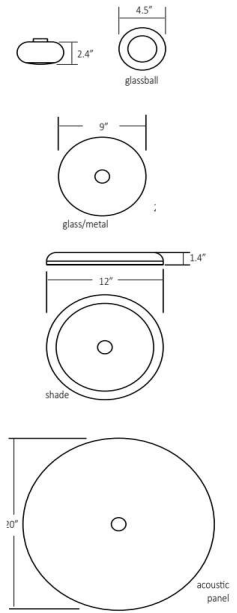

Standard COFD Price List - 20260106

Description

Net Price

List Price (USD)

Combi Pendants

Optional Attachments

P2-CMP-GLB-5	5" Frosted Glass Ball	$31.50	$70.00
P4-CMP-GLS-???-9	9" Decorative Glass Plate BLU - Turquoise CLR - Clear DGY - Dark Grey TEA - Tea Brown	$28.80	$64.00
P4-CMP-PLT-???-9	9" Decorative Aluminum Plate BRS - Brass finish PTB - Matte White, Paintable	$31.05	$69.00
P4-CMP-SHD-???	12" Spun Shade attachment for Combi MBB - Matte Black/Brass MWT - Matte White	$72.90	$162.00
P4-CMP-ACP-???-20	20" Acoustic Panel for Combi LTM - Light Marble CCL - Charcoal MST - Mustard	$101.25	$225.00
P8-CMP-6-00-0000-???-CNP	Round Canopy for up to 6 Combi pendants MTB - Matte Black MWT - Matte White	$178.20	$396.00
P8-CMP-7-00-0000-???-CNP	Linear (Oblong) Canopy for up to 7 Combi pendants MTB - Matte Black MWT - Matte White	$216.00	$480.00

Customization chart

Combi	Single or multiple	Light color temperature	Length of body	Finish	Decorator / Acoustic	Optical modifier
CMP	Single (S1)	2700K (S)	6 inches (06)	Brass (BRS)	No decorator (NA)	Frosted glass ball (GLB)
	Linear 3 (L3)	3000K**	12 inches (12)	Matte Black (MTB)	Glass plate 9" Blue (GBLU9)	
	Linear 5 (L5)	3500K**	16 inches (16)	Matte White (MWT)	Glass plate 9" Tea (GTEA9)	
	Linear 7 (L7)	4000K**	24 inches (24)		Glass plate 9" Dark Grey (GDGY9)	
	Circular 3 (C3)	4500K**	36 inches (36)		Glass plate 9" Clear (GCLR9)	
	Circular 6 (C6)	5000K**	48 inches** (48)		Metal plate 9" Brass (MBRS9)	
			60 inches** (60)		Metal plate 9" Paintable (MPBT9)	
					Shade 12" Matte Black/Brass (SMBB12)	
					Shade 12" Matte White (SMWT12)	
					Acoustic Panel 20" Light Marble (ALTM20)	
					Acoustic Panel 20" Mustard (AMST20)	
					Acoustic Panel 20" Charcoal (ACCL20)	

Customization example: **CMP - L7 - S - 12 - BRS + GTEA9 + GLB**