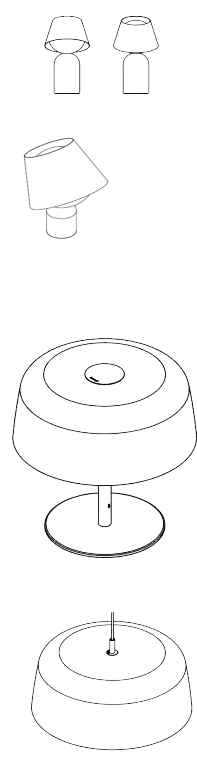

Standard COFD Price List - 20260106

koncept	Description	Standard COFD Price List - 20260106	
		Net Price	List Price (USD)
Guy Lantern Matte Black, Matte White, Brass finish			
GUY-???	Guy Lantern with Shade (Painted finishes)	\$99.00	\$220.00
GUY-BRS	Guy Lantern with Shade (Brass finish)	\$124.20	\$276.00
GUY-???+C???	Guy Lantern with Shade and Cape	\$118.80	\$264.00
GUY-BRS+C???	Guy Lantern with Shade and Cape	\$144.00	\$320.00
GUY-???+D???	Guy Lantern with Shade and Disk Collar	\$118.80	\$264.00
GUY-BRS+D???	Guy Lantern with Shade and Disk Collar	\$144.00	\$320.00
GUY-???+B???	Guy Lantern with Shade and Bowl Collar	\$136.80	\$304.00
GUY-BRS+B???	Guy Lantern with Shade and Bowl Collar	\$162.00	\$360.00
Accessories			
P4-GUY-S???	Guy Metal Shade	\$15.30	\$34.00
P4-GUY-D???	Guy Glass Plate	\$19.80	\$44.00
P4-GUY-C???	Guy Felt Collar	\$19.80	\$44.00
P4-GUY-B???	Guy Glass Bowl	\$37.80	\$84.00
P9-PD0020A-C-US	20W USB-C PD Charger	\$9.45	\$21.00
MT-GUY-D006-MTB	Guy Charging Mat (Matte Black)	\$163.35	\$363.00
Dude Table Lamp Marquina Black Marble w/ Black Shade, Carrara White Marble w/ White Shade			
DDT-S-??-???	Dude Table Lamp	\$232.20	\$516.00
Yurei Matte Black, Matte White			
YUP-S1-SW-???	Yurei Pendant (without shade)	\$148.50	\$330.00
YUP-C3-SW-???	Yurei Circular 3 Combo Pendant (without shade)	\$535.05	\$1,189.00
YUT-SW-???	Yurei Table (without shade)	\$204.30	\$454.00
YUF-SW-???	Yurei Floor (without shade)	\$252.45	\$561.00
YUC-SW-??-THR	Yurei Co-Working Light (without shade)	\$258.75	\$575.00
YUC-SW-??-2CF	Yurei Co-Working Light (without shade), Edge Clamp	\$299.70	\$666.00
YUP-S1-SW-??-S???	Yurei Pendant with Transparent Polymer Shade	\$222.75	\$495.00
YUP-C3-SW-??-S???	Yurei Circular 3 Combo Pendant with Transparent Polymer Shades	\$757.80	\$1,684.00
YUT-SW-??-S???	Yurei Table with Transparent Polymer Shade	\$278.55	\$619.00
YUF-SW-??-S???	Yurei Floor with Transparent Polymer Shade	\$326.70	\$726.00
YUC-SW-??-THR+S???	Yurei Co-Working Light with Transparent Polymer Shade	\$333.00	\$740.00
YUC-SW-??-2CF+S???	Yurei Co-Working Light, Edge Clamp with Transparent Polymer Shade	\$373.95	\$831.00
YUP-S1-SW-??-M???	Yurei Pendant with Metal Shade	\$254.25	\$565.00
YUP-C3-SW-??-M???	Yurei Circular 3 Combo Pendant with Metal Shades	\$852.30	\$1,894.00
YUT-SW-??-M???	Yurei Table with Metal Shade	\$310.05	\$689.00
YUF-SW-??-M???	Yurei Floor with Metal Shade	\$358.20	\$796.00
YUC-SW-??-THR+M???	Yurei Co-Working Light with Metal Shade	\$364.50	\$810.00
YUC-SW-??-2CF+M???	Yurei Co-Working Light, Edge Clamp with Metal Shade	\$405.45	\$901.00
YUP-S1-SW-??-A???	Yurei Pendant with Acoustic Shade	\$263.25	\$585.00
YUC-SW-??-THR+A???	Yurei Co-Working Light with Acoustic Shade	\$373.50	\$830.00
YUC-SW-??-2CF+A???	Yurei Co-Working Light, Edge Clamp with Acoustic Shade	\$414.45	\$921.00
Accessories			
P4-YUP-S???	Yurei 14" Shade (Transparent Polymer)	\$74.25	\$165.00
P4-YUP-M???	Yurei 14" Shade (Metal)	\$105.75	\$235.00
P4-YUP-A???	Yurei 22" Acoustic Shade	\$114.75	\$255.00