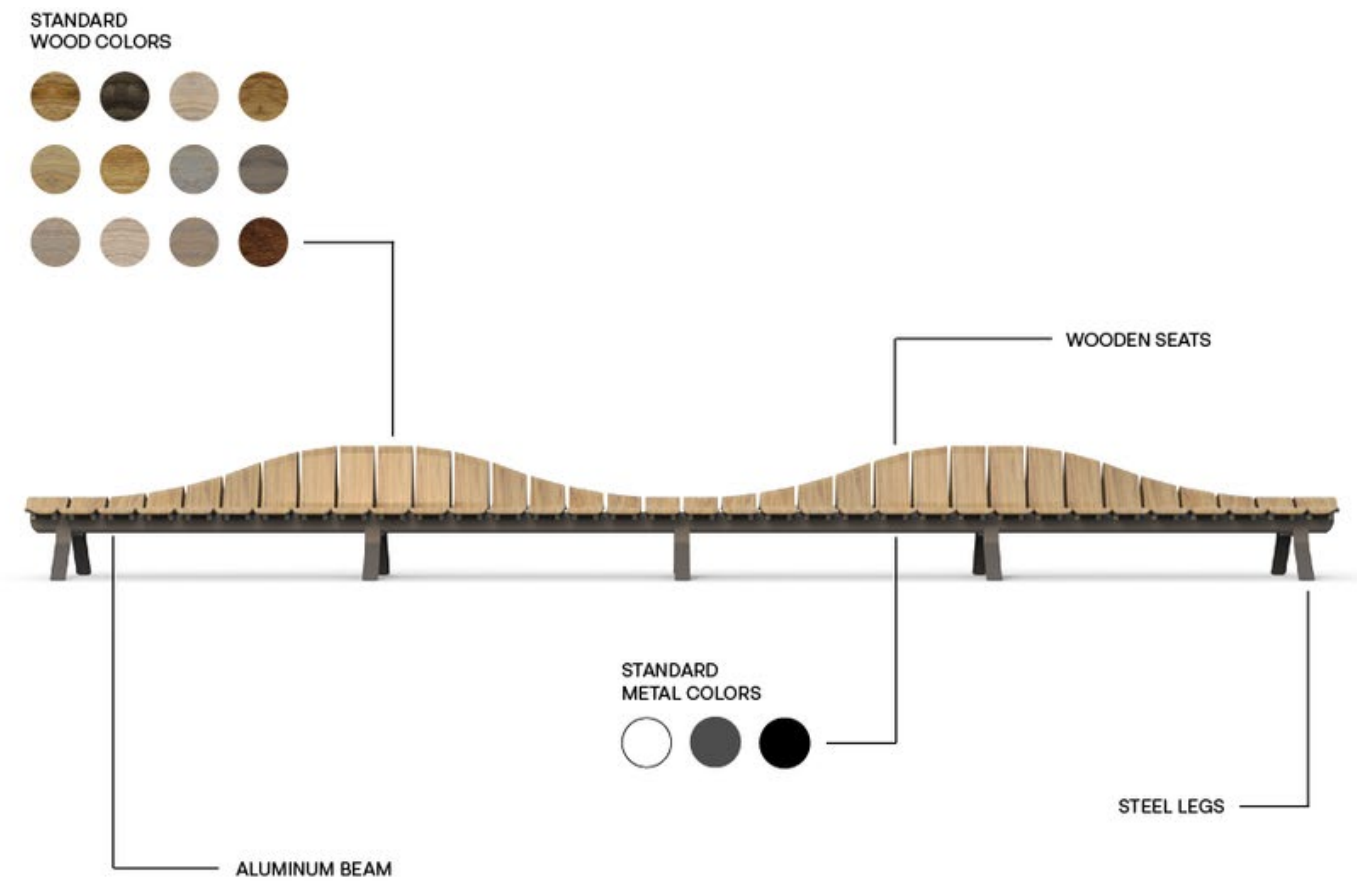

Ascent.

GREEN FURNITURE CONCEPT