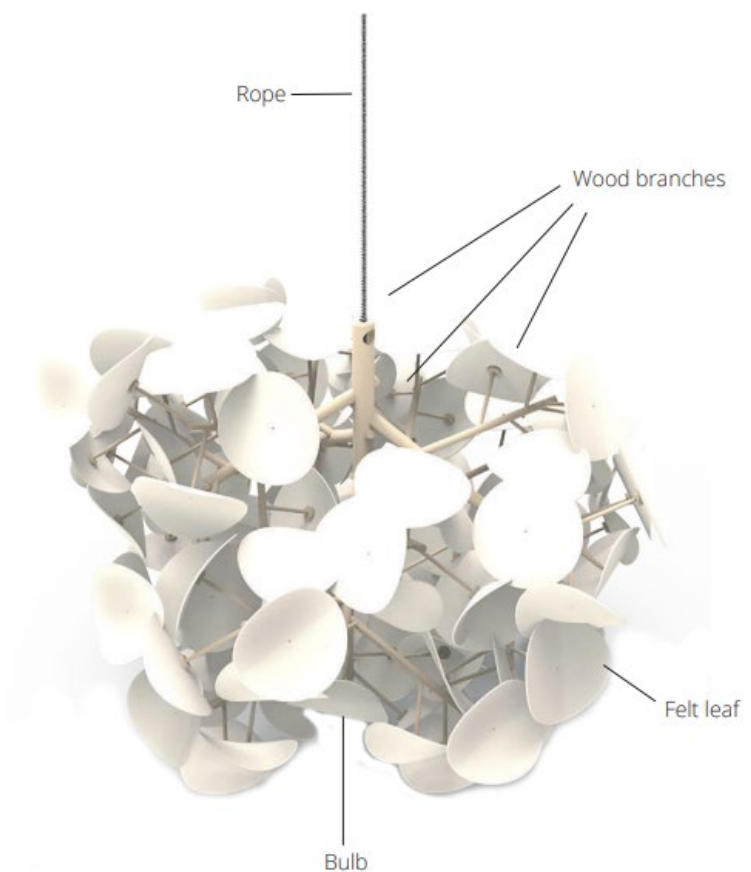

100% certified sourced, untreated birch wood from responsible forestry

Certified Oeko-tex standard 100 wool felt

Metal parts: powder coating with zero chemicals on the SIN-list

The branchwork is clicked together without the use of any adhesive.

Each part can be replaced individually for easy maintenance during the product's life cycle.

At the end of the product's lifecycle, all parts can be separated to material level and recycled

Leaf Lamp Series | Green Furniture Concept