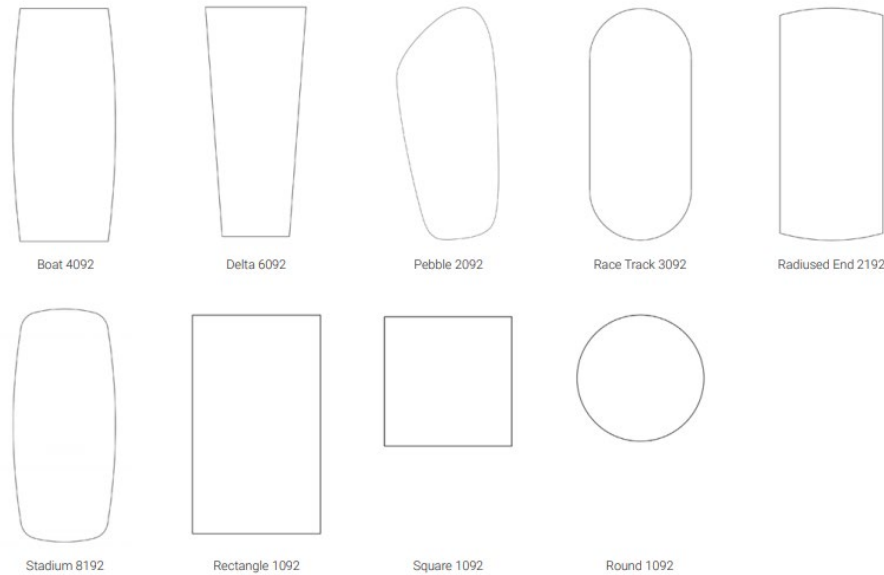

TOP SHAPES

Design by Source International Design

The "Boardroom".

Once a place of power, the Boardroom has boldly returned to be gathering place for client facing, and critical business meetings. A bit more formal than huddles, or typically conference rooms. The return to workplace requires a few formal spaces. Today's Boardroom delivers on that "formal aesthetic" with one key difference: it will uniquely and transparently tell a story about the company's specific brand, history and culture.