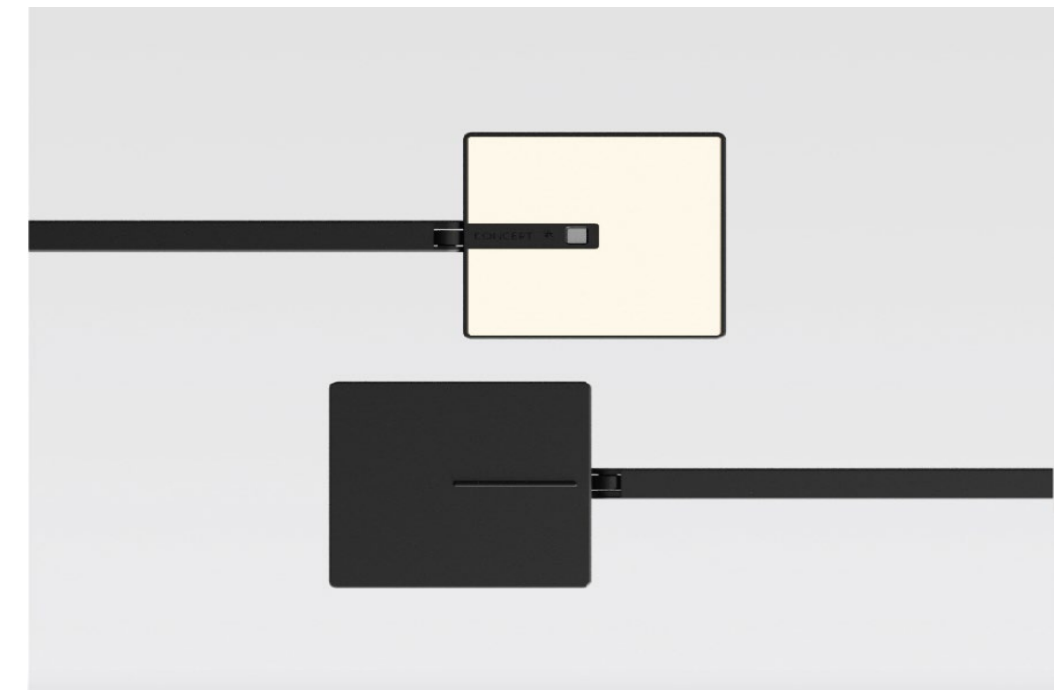

Koncept Lighting

Award Winners.